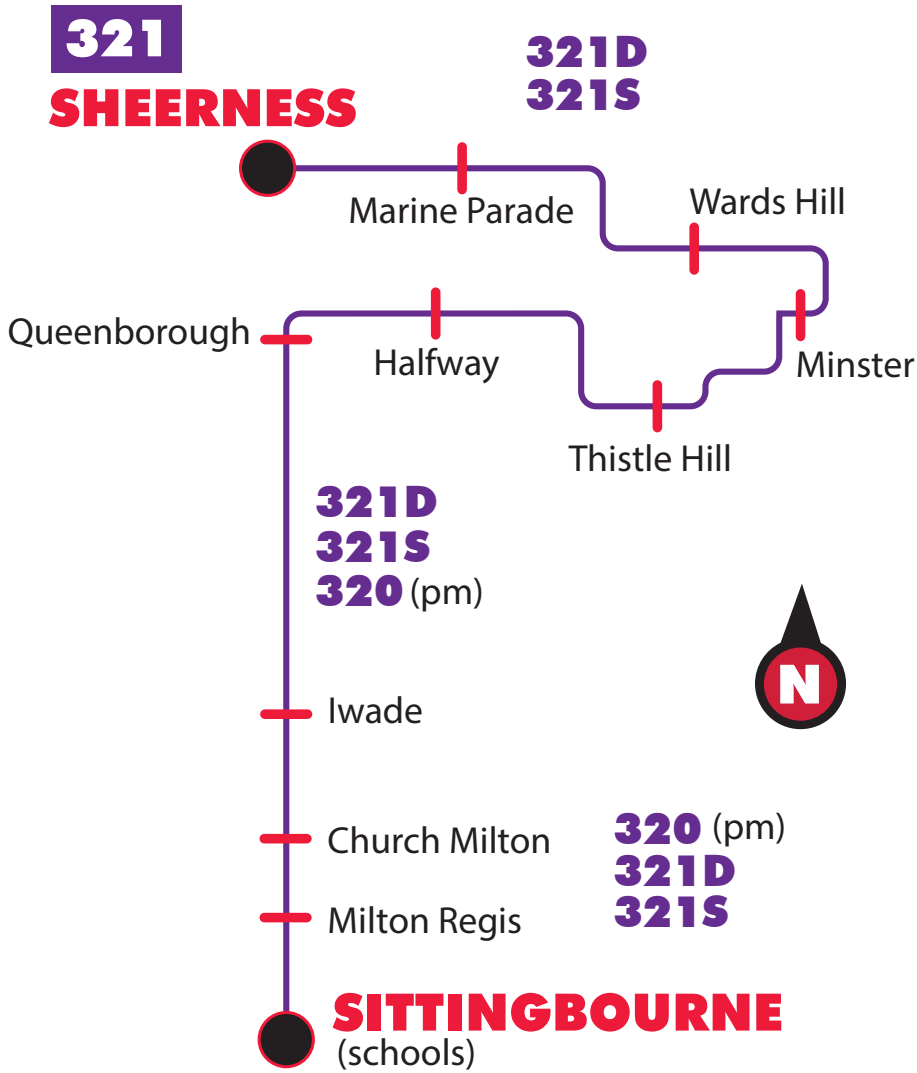

Route map

320 | **321**

320 MILTON REGIS, IWADE, MINSTER

321D SHEERNESS, MINSTER,
321S IWADE and MILTON REGIS

Chalkwell