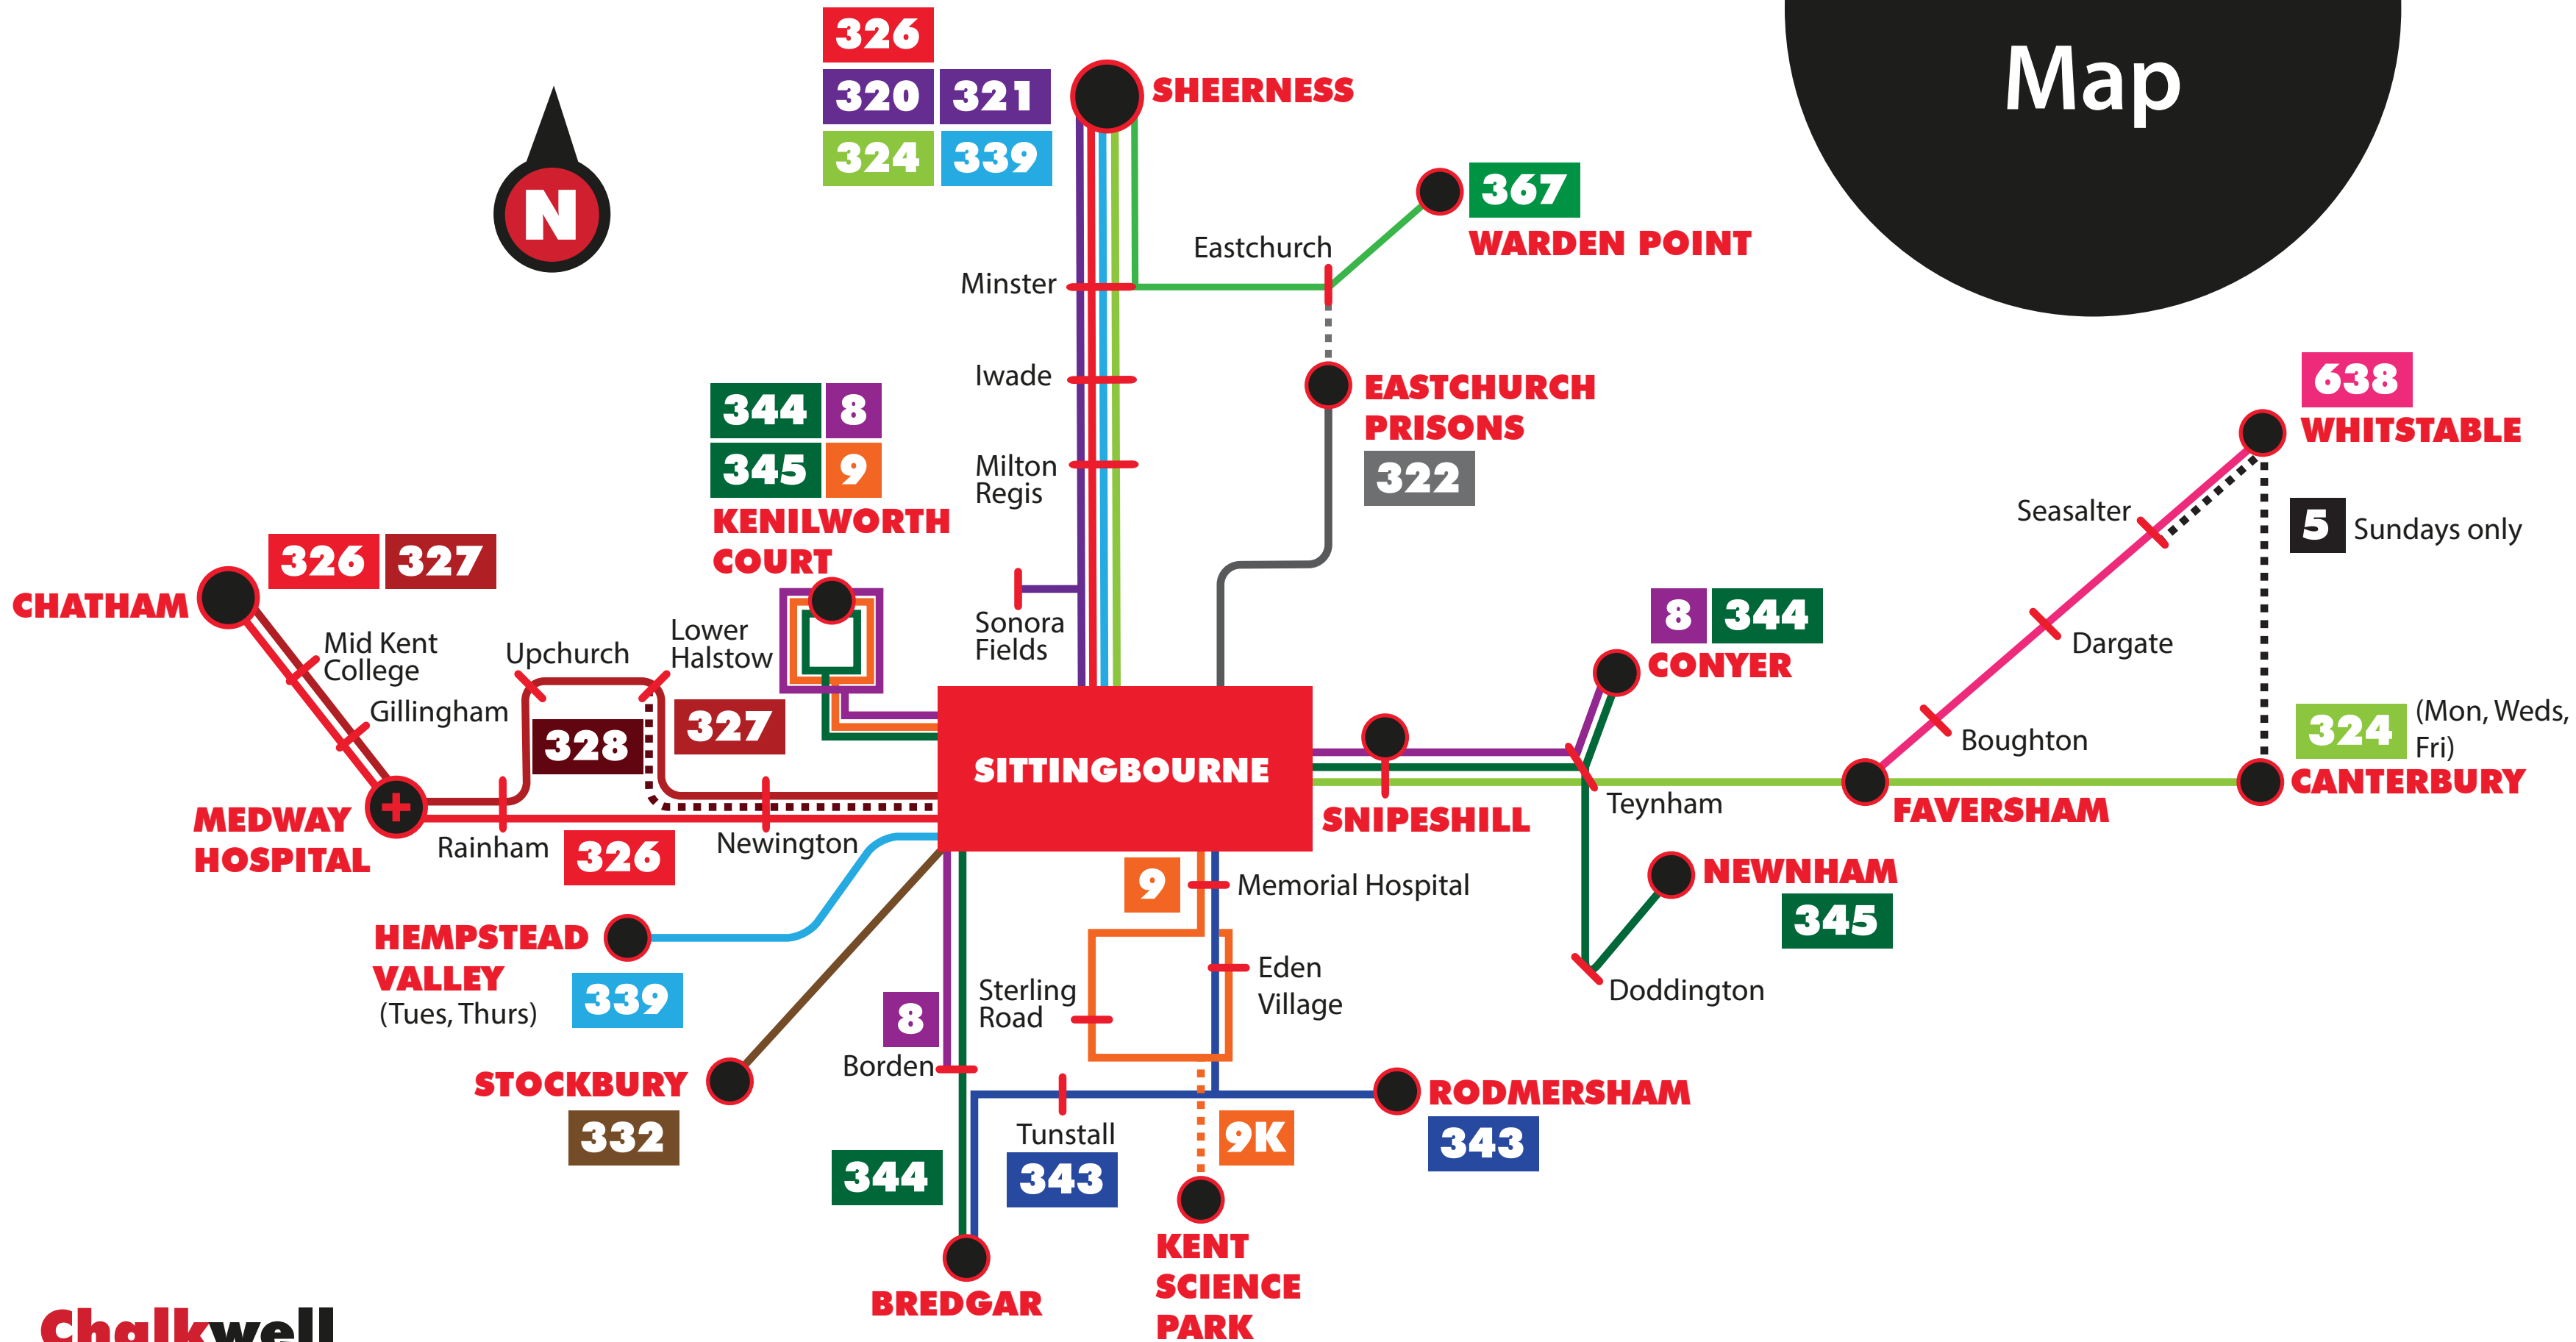

# Network Map

**Chalkwell**

Map is not to scale. Correct at time of print 080416.