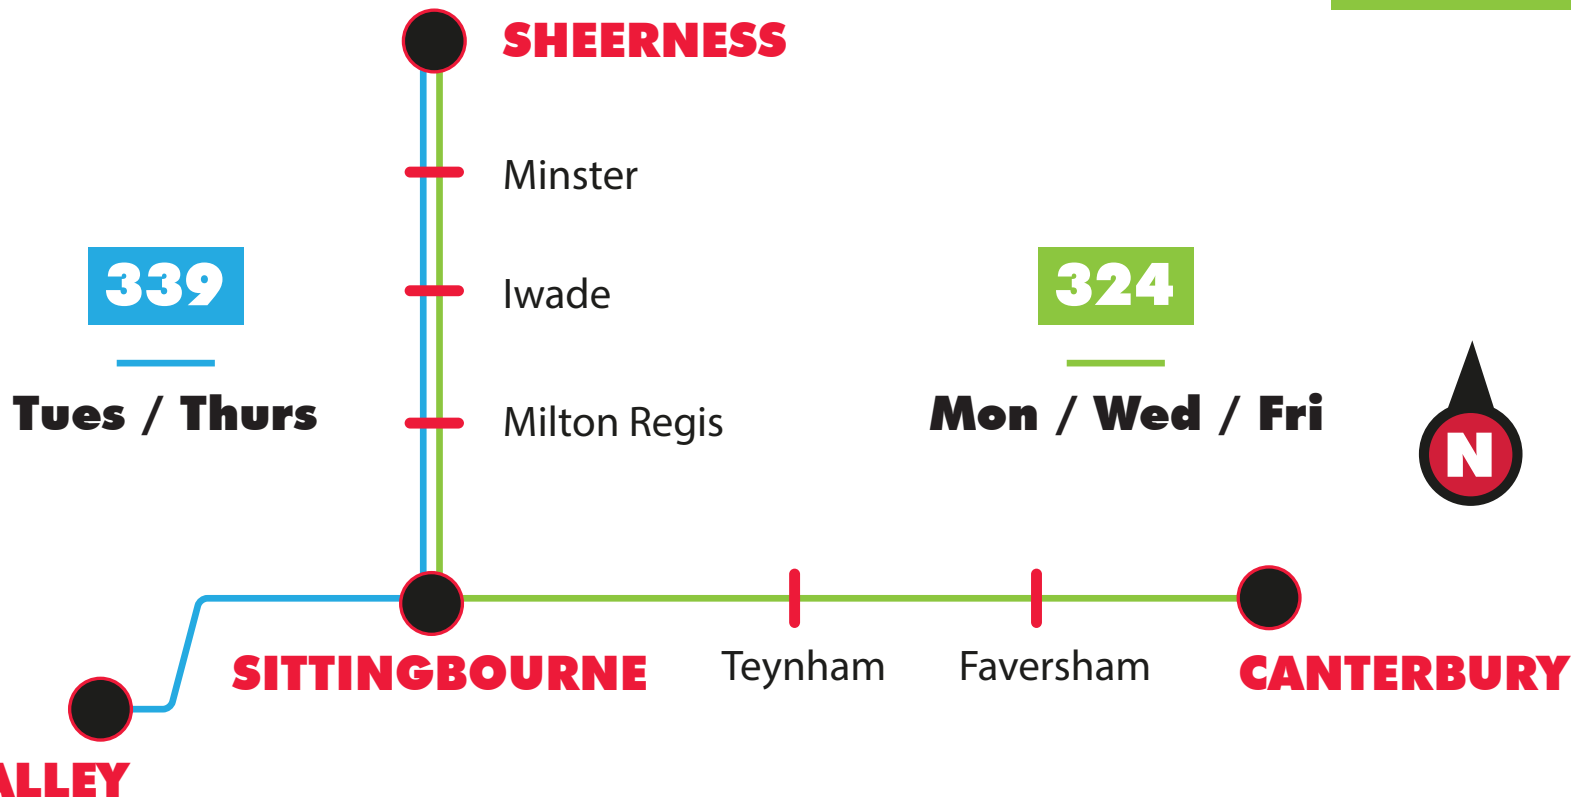

**Route map  
FOR SHOPPERS**

**339**

**324**

**See our 326 service  
for DIRECT buses  
to Chatham from  
Sheerness  
Minster  
Sittingbourne**

**Chalkwell**

**Chalkwell**  
not just a bus company

**We provide great value  
DayBreaks  
and  
Holidays  
by coach**

Map is not to scale. Correct at time of print 080416.