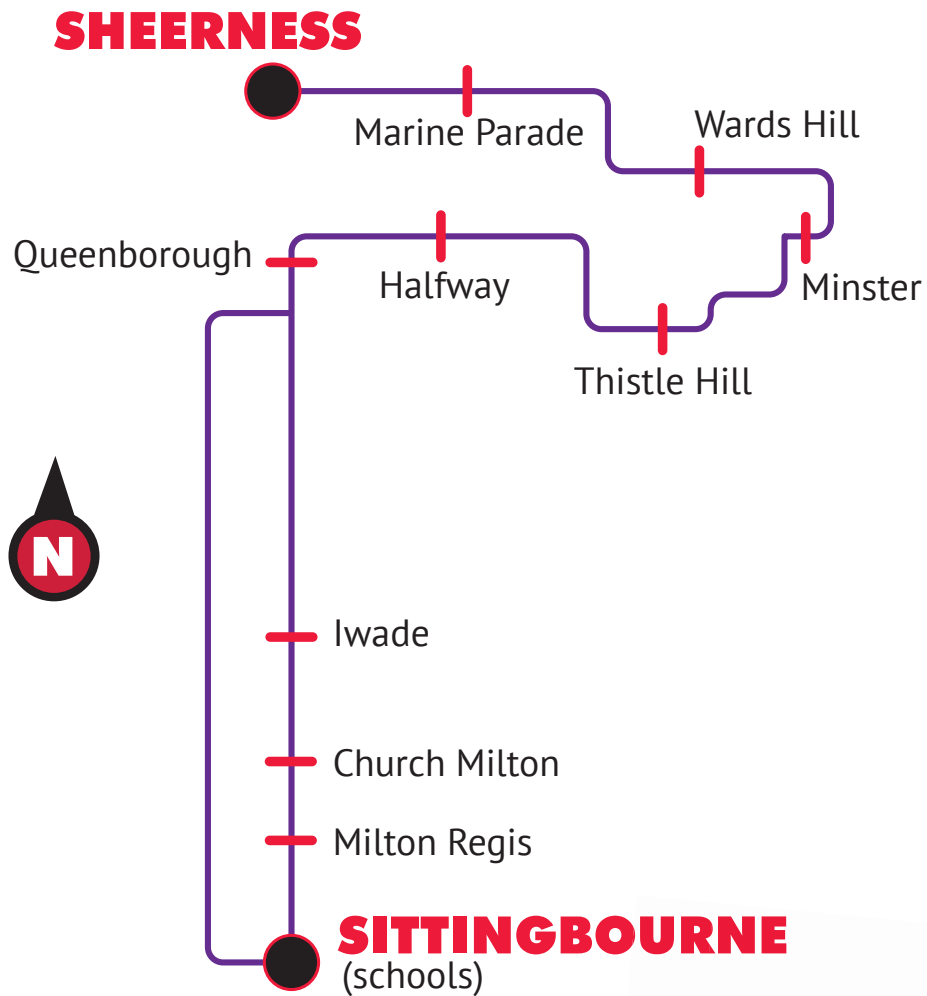

Route map

321

SHEERNESS and MINSTER to SITTINGBOURNE SCHOOLS

321

IWADE and MILTON to SITTINGBOURNE SCHOOLS

Chalkwell

connecting people with places

Map is not to scale. Correct at time of print 020118