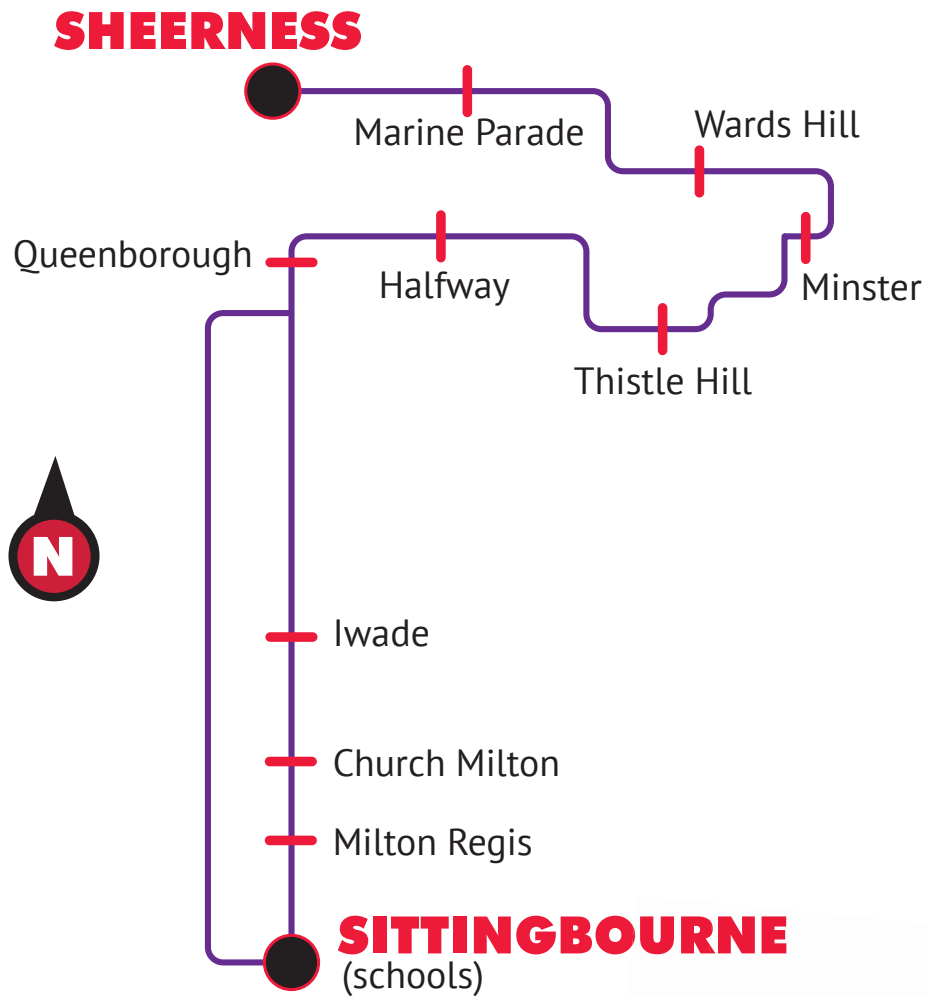

# Route map

321

**SHEERNESS and MINSTER to SITTINGBOURNE SCHOOLS**

**321**

**IWADE and MILTON to SITTINGBOURNE SCHOOLS**

**Chalkwell**

connecting people with places

Map is not to scale. Correct at time of print 020118