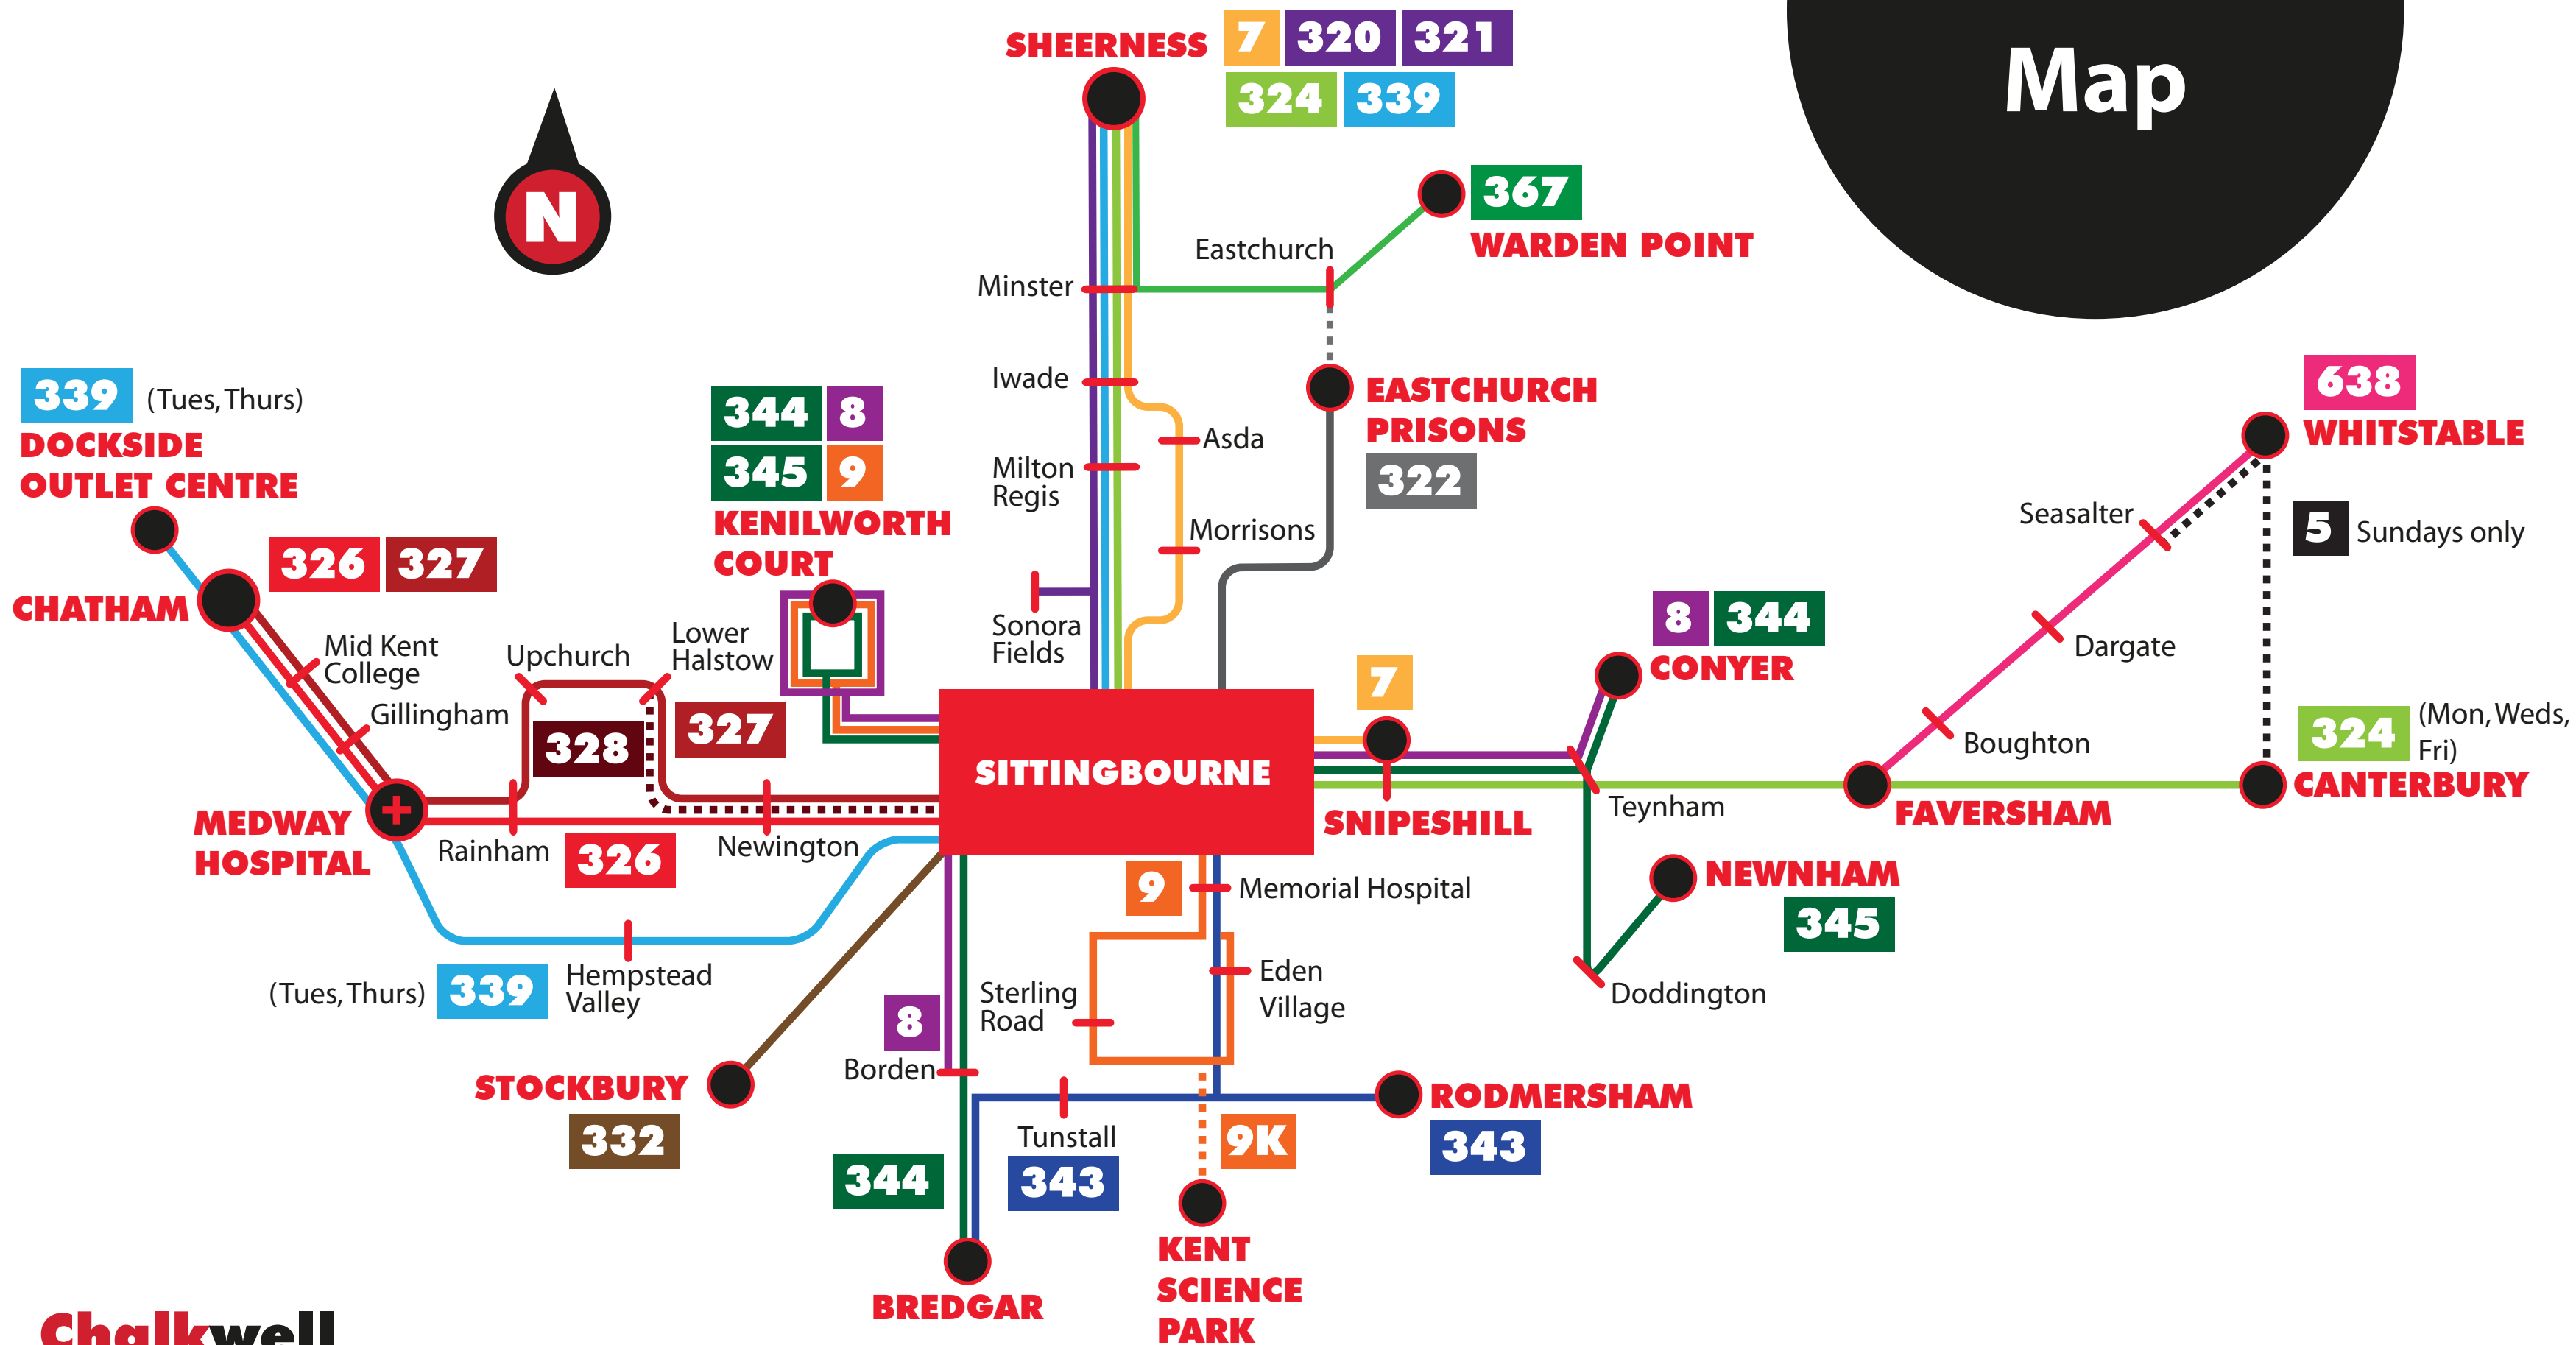

From 1 September 2015

Network Map

Chalkwell